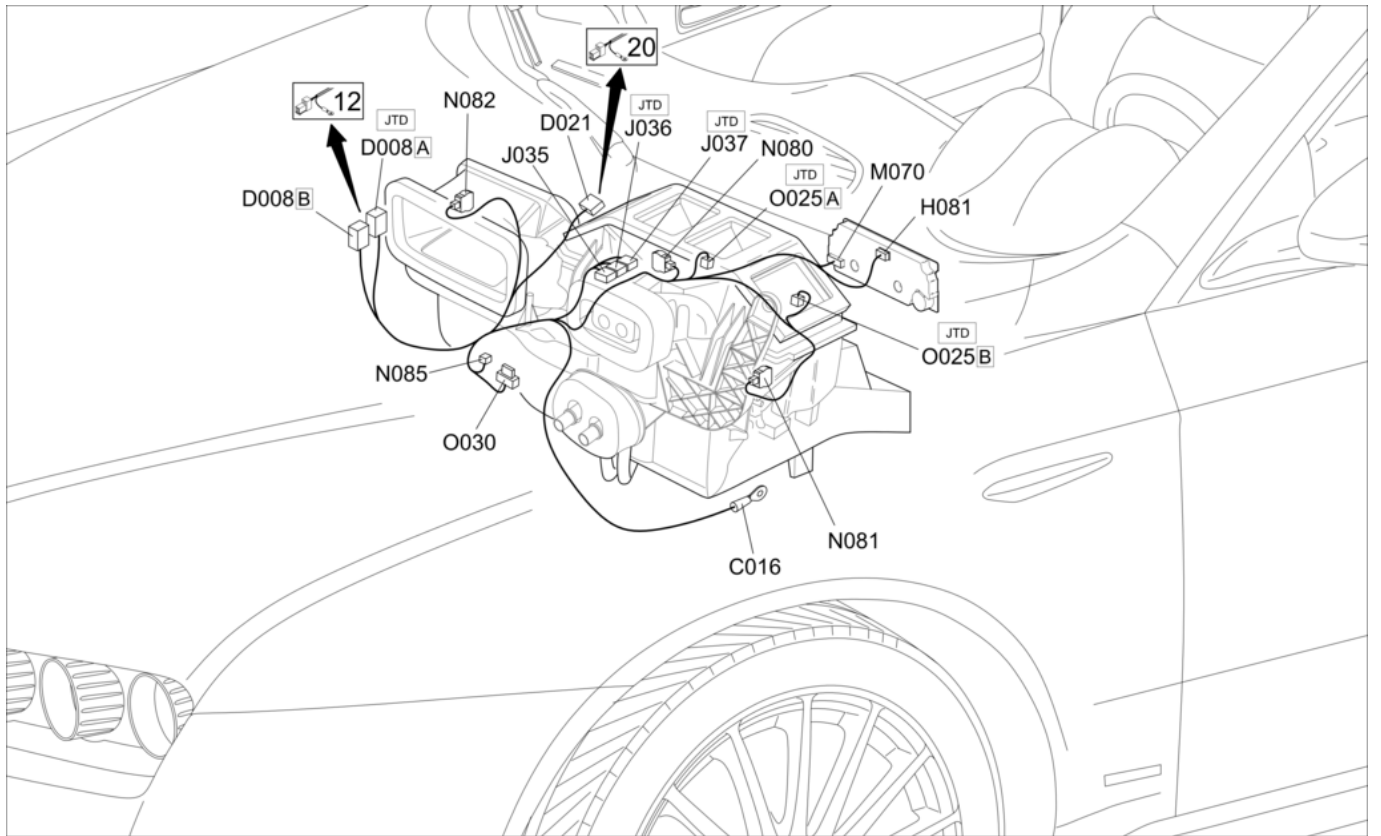

[Elearn Alfa 159](#)